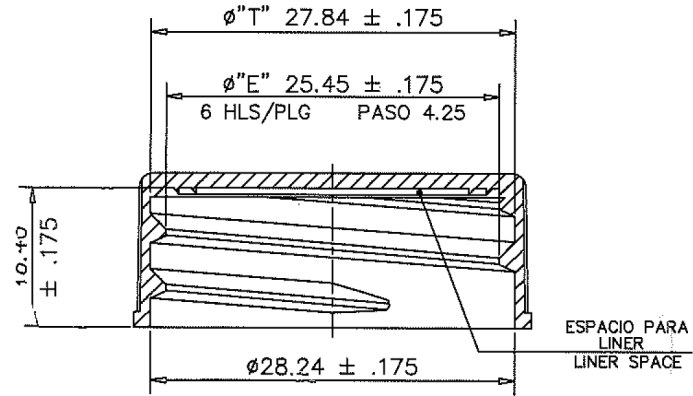

101755

28-400 Blue PS Continuous Thread Closure with Vented Foam Liner for Bleach
K.G. International - sales@kgint.com - +1 305 499-9816

SECCION "B-B"
SECTION "B-B"