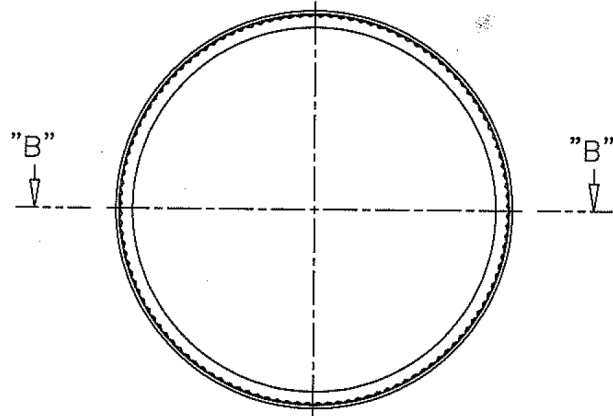

101755

28-400 Blue PS Continuous Thread Closure with Vented Foam Liner for Bleach
K.G. International - sales@kgint.com - +1 305 499-9816

SECCION "B-B"
SECTION "B-B"