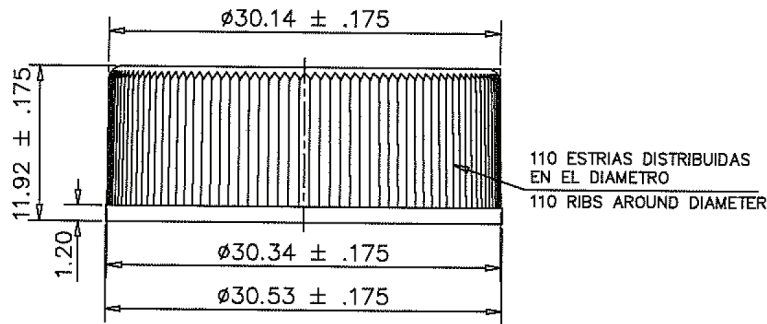

101755

28-400 Blue PS Continuous Thread Closure with Vented Foam Liner for Bleach
K.G. International - sales@kgint.com - +1 305 499-9816

SECCION "B-B"
SECTION "B-B"